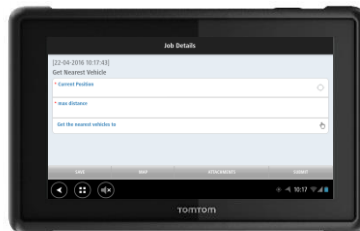

Through AllOnMobile's back office system, you can send jobs straight to your TomTom Bridge. The drivers can navigate to the job location on their device using routes permitted to lorries and avoiding traffic.

The solution

- Bespoke mobile forms that sit on the TomTom Bridge and are easily accessible for the drivers
- Mobile vehicle checks that include photos, signatures, barcode scanning and send the information to the office in real time
- Real time job dispatch from the back office system to the TomTom Bridge with pre-populated information
- All customer information is stored electronically and job history can be found and viewed easily

The results

- Helps reducing the amount of money spend on paper and paper usage
- Helps improving compliance with industry standards and regulations
- Enables improvement on customer service and business transparency
- Helps saving on administration time and providing easy access to job history
- Helps improving communication between office staff and field based workers

“We are really excited about working with the TomTom Bridge. The global market has been waiting for this type of product for a long time. It allows for business processes to be serviced from a single in cab device.” – Mark Garvey - CEO AllOnMobile

The Bluetooth® word mark and logos are registered trademarks owned by Bluetooth SIG, Inc. and any use of such marks by TomTom is under license. Other trademarks and trade names are those of their respective owners.

Type

Software Provider

Website

<https://allonmobile.com>

Headquarters

UK

Regions of sale

✓ Europe

POWERED BY
TOMTOM
BRIDGE